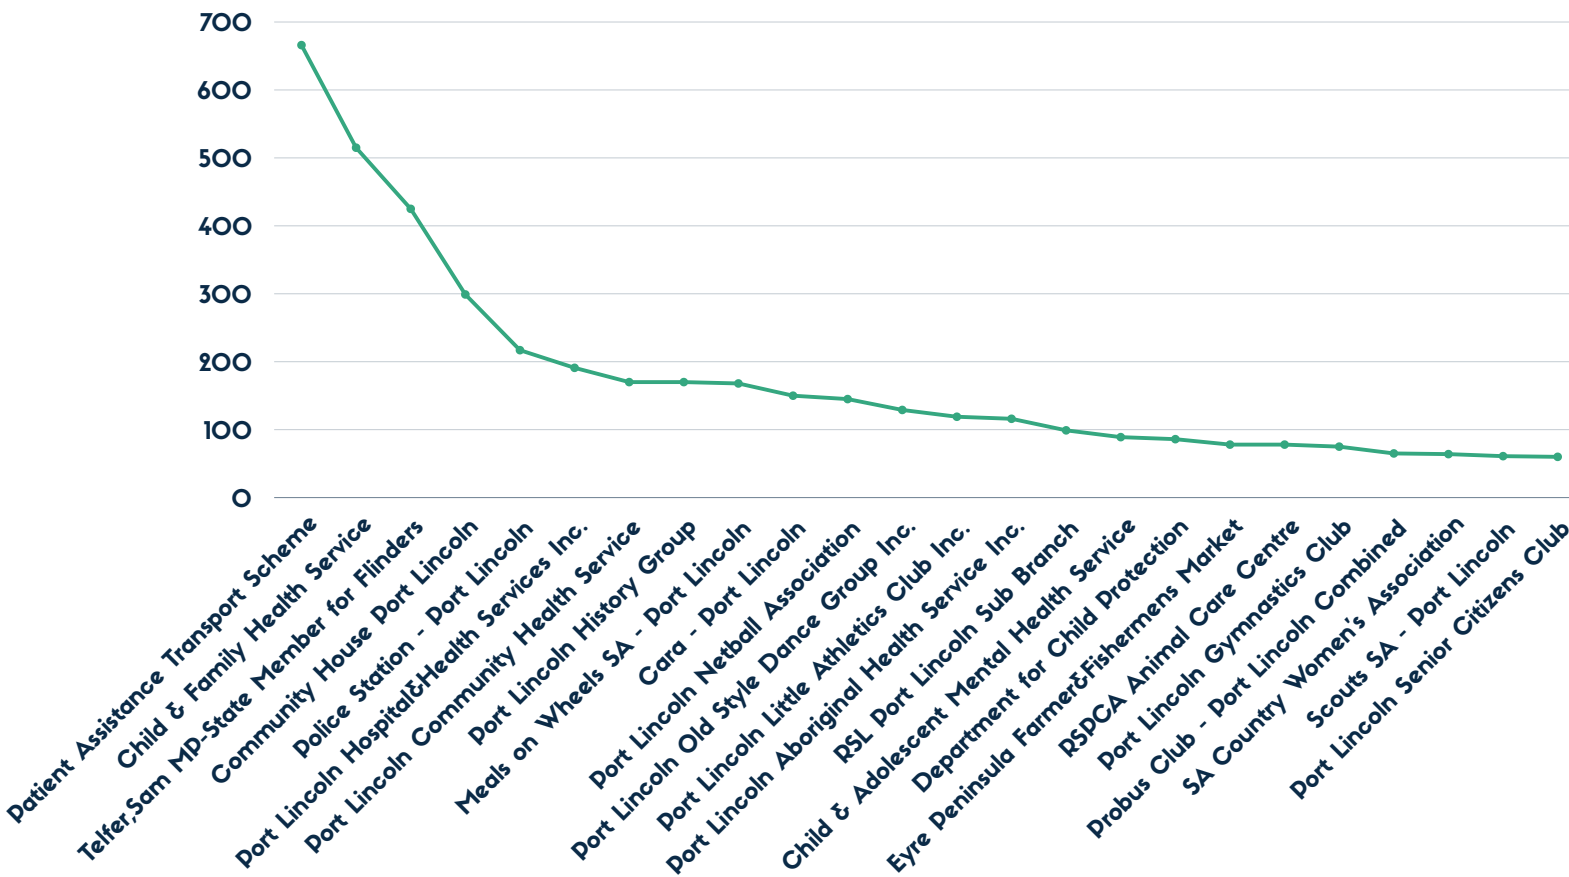

CITY OF PORT LINCOLN

WHAT ARE OUR COMMUNITY NEEDS?

5,925 SESSIONS

1 JULY 2022 - 30 JUNE 2023

LANDING PAGES:

WHO ARE OUR USERS?