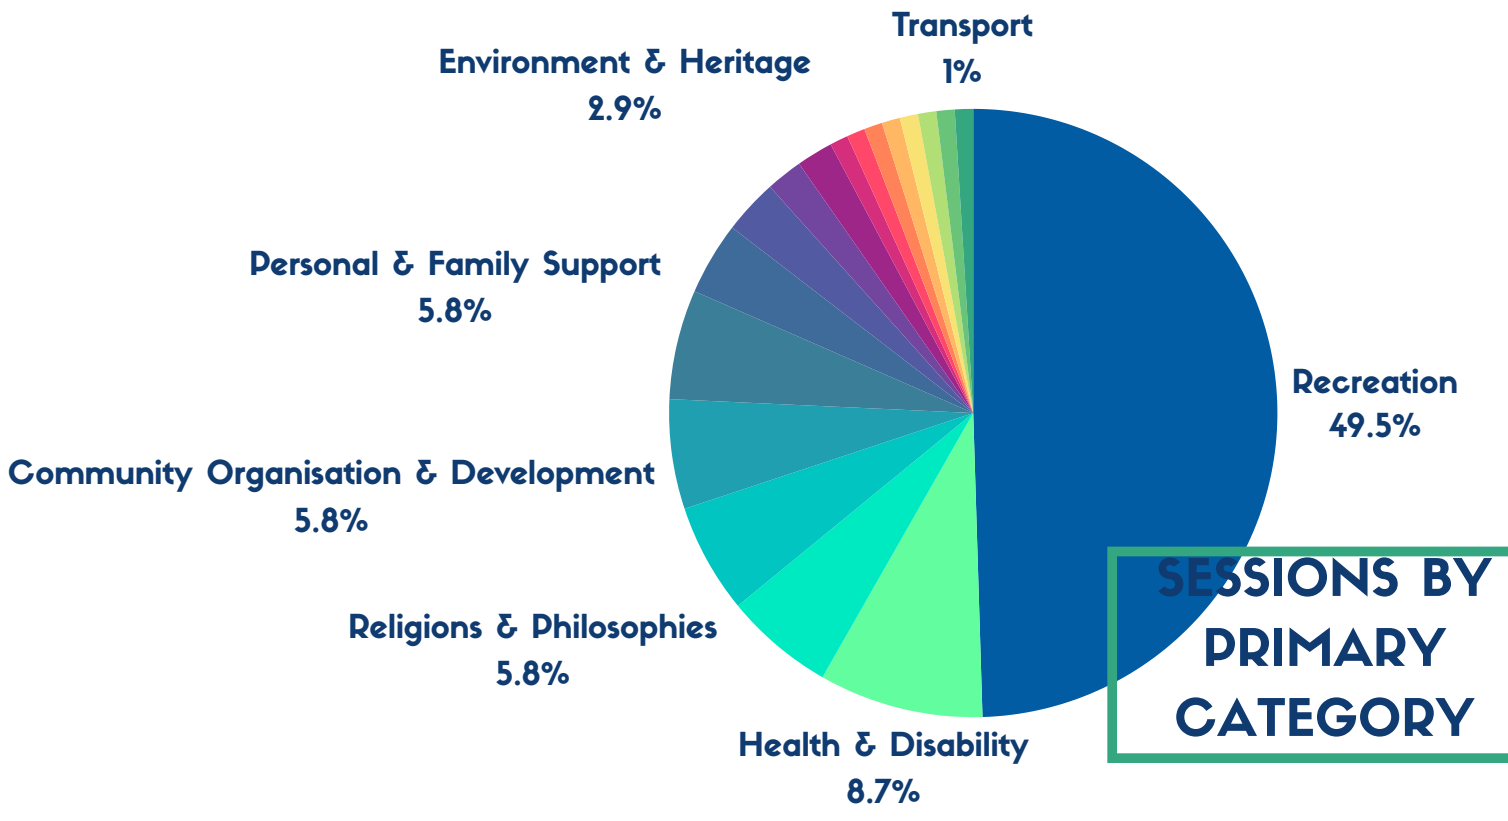

CITY OF PORT LINCOLN

WHAT ARE OUR COMMUNITY NEEDS?

5,925 SESSIONS

1 JULY 2022 - 30 JUNE 2023

LANDING PAGES:

WHO ARE OUR USERS?